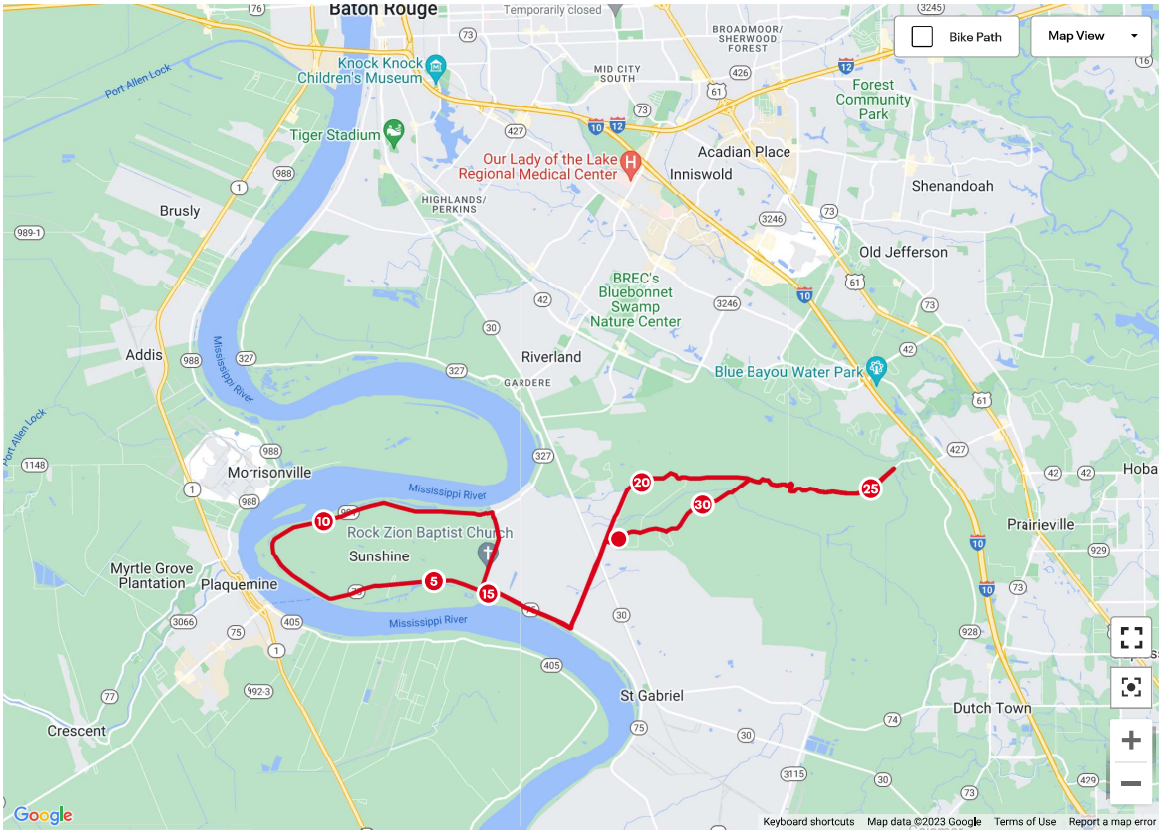

PARROT HEAD ISTROUMA BREWERY LONG

sebastian alvarez Created Dec 03, 2021 Route is visible to: Everyone

Saint Gabriel, LA, United States

31.93 mi
Distance

423 ft
Elevation Gain

Bike Ride
Activity Type

- Log Workout
- Share
- Edit Route
- Duplicate Route
- Add Route to Website
- Print
- Download