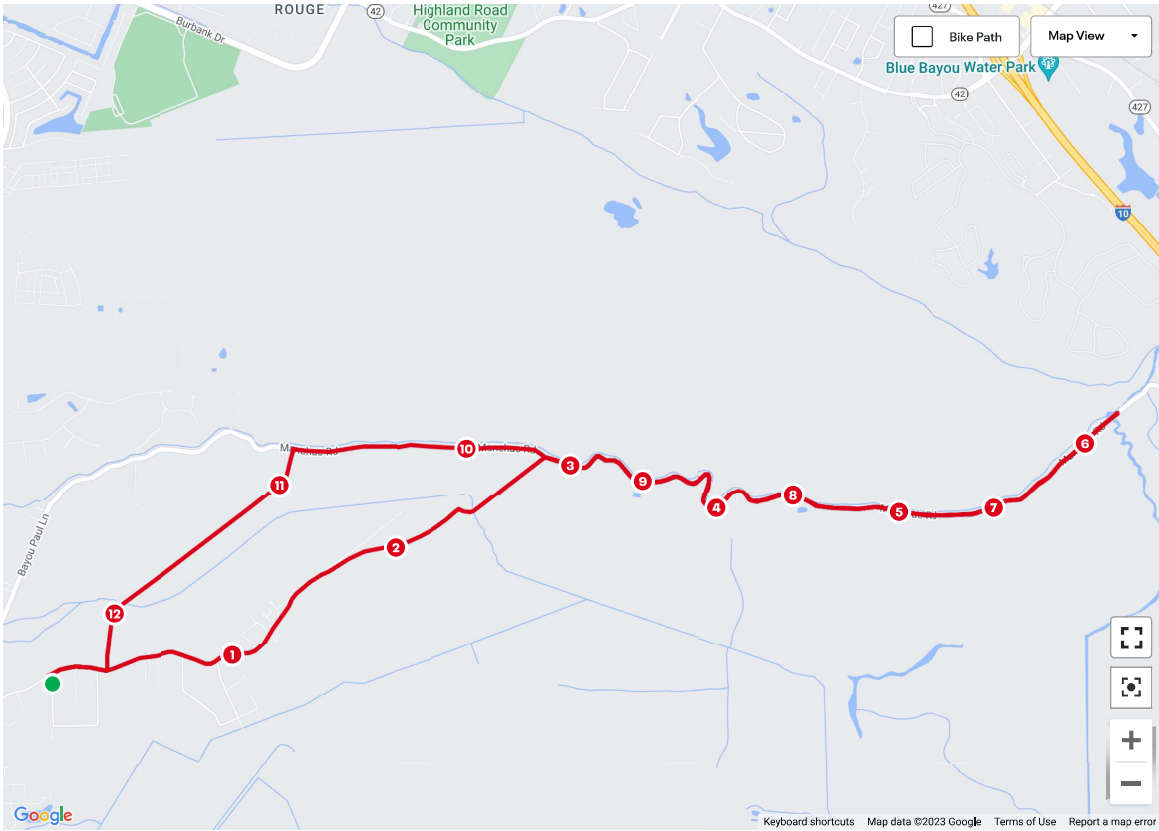

PARROT HEAD ISTROUMA BREWERY LOOP 3

sebastian alvarez Created Jan 26, 2023 Route is visible to: Everyone

Saint Gabriel, LA, United States

12.62 mi
Distance

177 ft
Elevation Gain

Bike Ride
Activity Type

- Log Workout
- Share
- Edit Route
- Duplicate Route
- Add Route to Website
- Print
- Download

Elevation

Start 34 ft Max 56 ft Gain 177 ft